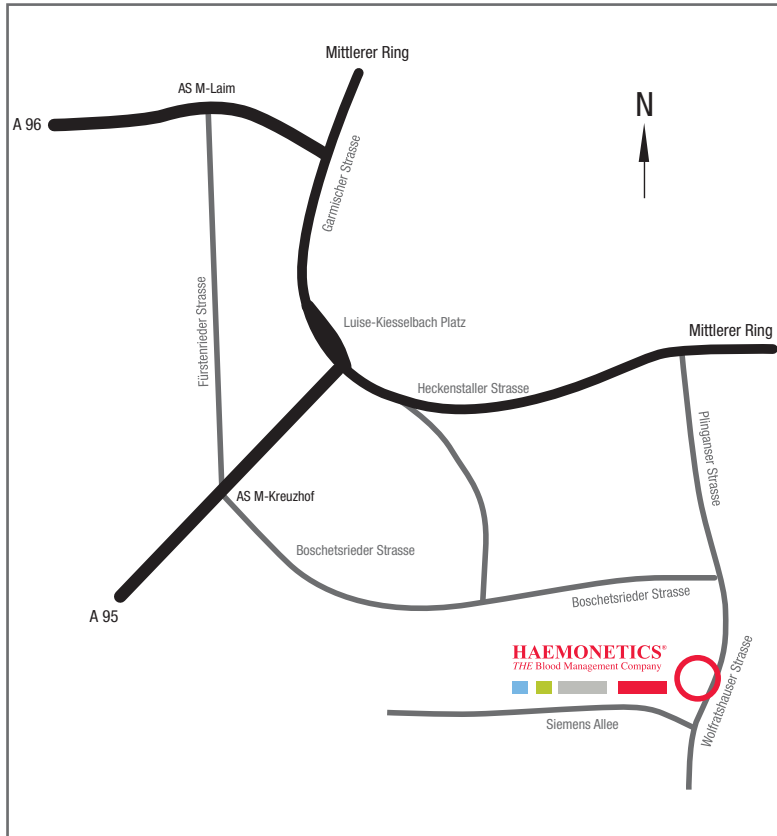

Your quickest way to Haemonetics

From the airport:

Drive towards direction motorway junction Neufahrn and follow sign motorway A9 München – at motorway end, München-Schwabing, follow the description given for A9 Nürnberg.

A9 coming from Nürnberg

At motorway end, München-Schwabing, turn right into Schenkendorfstrasse with direction Garmisch-Partenkirchen (A95) – follow Petuelring – follow Georg-Brauchle-Ring – turn left into Landshuter Allee – follow Donnersbergerbrücke – follow Trappentreustrasse – turn slightly right to Garmischer Strasse – at Luise-Kiesselbach Platz turn right to Murnauer Strasse – turn left to the Boschetsrieder Strasse – at the end turn right to Wolfratshauer Strasse.

A95 Garmisch-Partenkirchen

Exit München-Kreuzhof (see detailed map) – follow the Boschetsrieder Strasse – at the end turn right to Wolfratshauer Strasse.

A8 Salzburg

At motorway junction München-Süd follow A95 Garmisch-Partenkirchen – at the end of the motorway turn into Candidstrasse follow Brudermühlstrasse – in the Brudermühlstunnel take right lane in the direction B11 Innsbruck – after the tunnel exit turn left to Plinganserstrasse – after 800 m Plinganserstrasse changes its name into Wolfratshauer Strasse.

A96 Lindau

At motorway end, München-Sendling, turn right into Garmischer Strasse – at Luise-Kiesselbach Platz turn right to Murnauer Strasse – turn left to Boschetsrieder Strasse – at the end turn right to Wolfratshauer Strasse.

A8 Augsburg/Stuttgart

At motorway end after having crossed the roundabout turn right on first traffic light into Pippingser Strasse – straightforward – follow Lortzing Strasse – turn left into Landsberger Strasse – turn right into Fürstenrieder Strasse disemboguing into Boschetsrieder Strasse (by under passing motorway, see detailed map) – at the end turn right to Wolfratshauer Strasse.