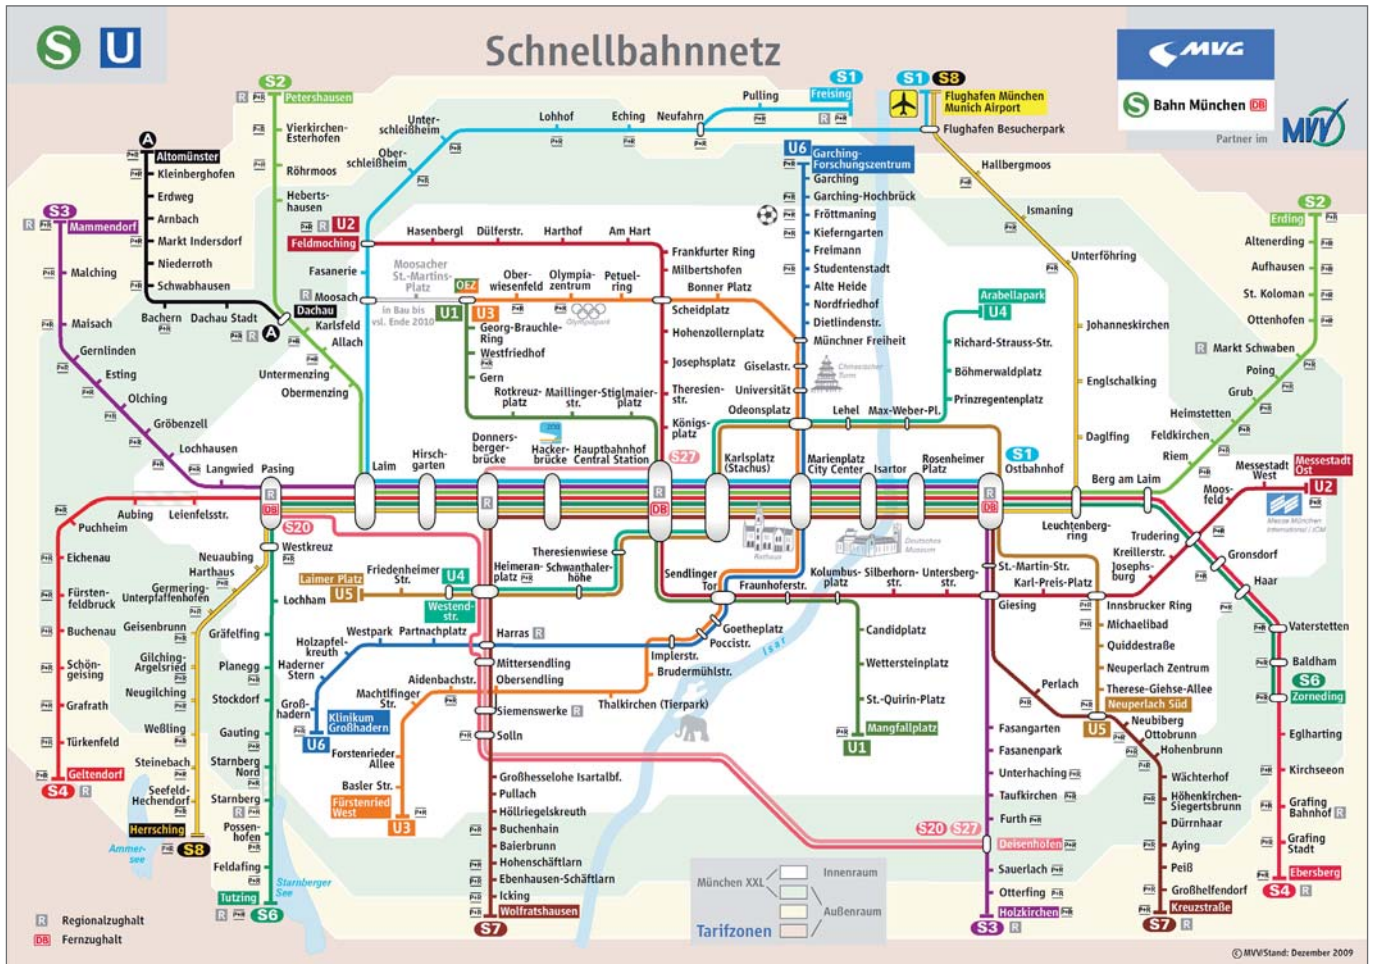

Your quickest way using public transport

Take U3 Fürstenried West and leave at stop Obersending, – leave the underground station opposite to driving direction, take Bus 134 and leave at stop Ludwigshöher Strasse (2 stops).

or

Take U3 Fürstenried West and leave at stop Obersending, – leave the underground station opposite to driving direction – walk Irschenhauser Strasse to Wolfratshauer Strasse (10 to 15 min walk).

From the airport:

Take S1 or S8 and leave at stop Marienplatz – take U3 Fürstenried West (see description above).